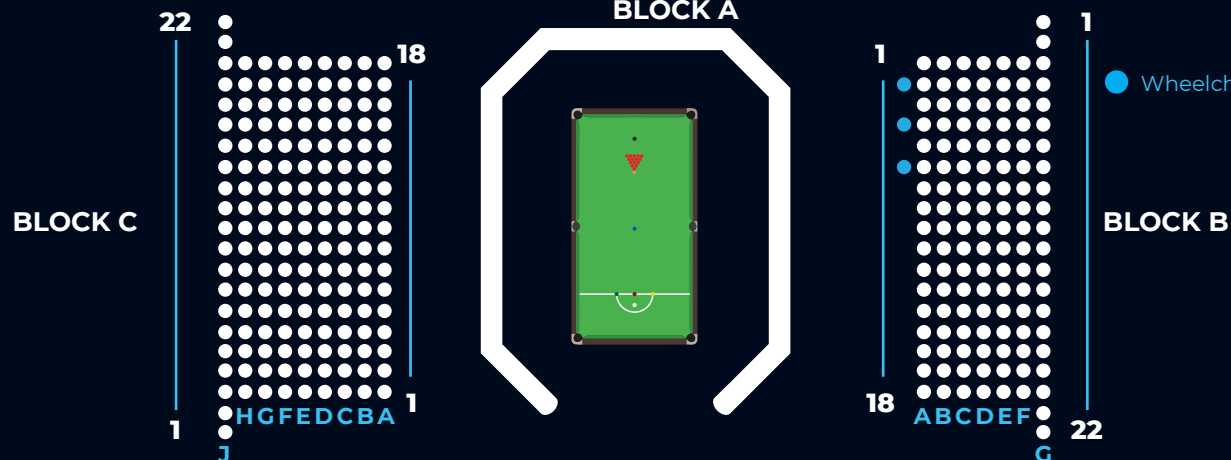

BETVICTOR \ SCOTTISH OPEN

28 NOVEMBER - 4 DECEMBER 2022

MEADOWBANK SPORTS CENTRE, EDINBURGH

BALCONY

BLOCK A

● Wheelchair positions

WorldSnookerTour

BETVICTOR HOME NATIONS SERIES